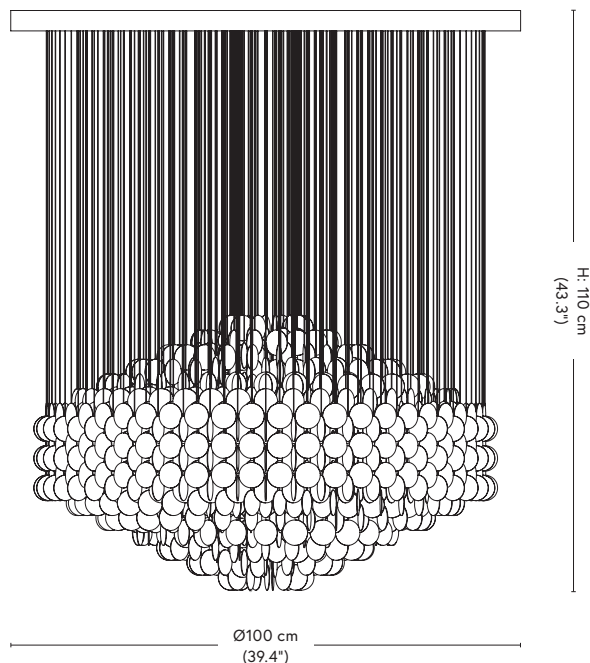

Light source

1 × E27 (220V) max. 60W / 1 × E26 (120V) max. 60W
IP20. Bulb is not included

Cord

Transparent PVC

Certifications

CE / UKCE / UL

Product dimensions

H: 110 cm (43.3")

Ø100 cm (39.4")

Box dimensions

Box 1: 49 × 49 × 50 cm (19.2 × 19.2 × 19.6")

Box 2: 28 × 18 × 16 cm (11 × 7 × 6.2")

Box 3: 30 × 30 × 22 cm (11.8 × 11.8 × 8.6")

Weight

54 kg / 65 kg incl. packaging

FUN XL PENDANT 8DM 1964

LIGHTING

Description

Hanging lamp with one large cluster of seashell discs attached by chains of small rings. Mounted on a MDF ceiling plate.

Material

Seashell discs, stainless steel rings. Ceiling plate in white lacquered MDF.

Light source

3 × E27 (220V) max. 60W / 3 × E26 (120V) max. 60W
IP20. Bulb is not included

Cord

Transparent PVC

Certifications

CE / UKCE / UL

Product dimensions

H: 110 cm (43.3")